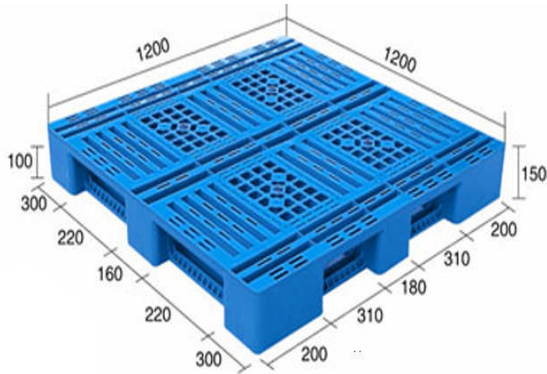

ECO PALLET

Product Information

ECO-1200

100% recyclable plastic
1200 x 1200 x 150 mm size
Hygienic and easy to clean
Reinforced with 7 steel pipes

Specification	
Product No	Eco-1200
Type	Heavy Duty plastic pallet
Size	1200 x 1200 x 150 mm (+/- 5mm)
Weight	23KG
Raw Material	High density polyethylene
Manufacture	Injection moulded / Heat compression welded
Colour	Blue
SWL	Static 6,000 KG; Dynamic 2000 KG;
Recyclable	100%
Design	Injection moulded cellular design with 7 reinforcing steel pipes for maximum strength and rigidity
Cleanability	Able to be hot washed, steam cleaned or chemically sterilised
Application	Heavy duty applications
Entry Points	4 Way Fork Lift 4 Way Pallet Jack
Chemical Resistance	Very high chemical resistance, particularly acids and alkalis